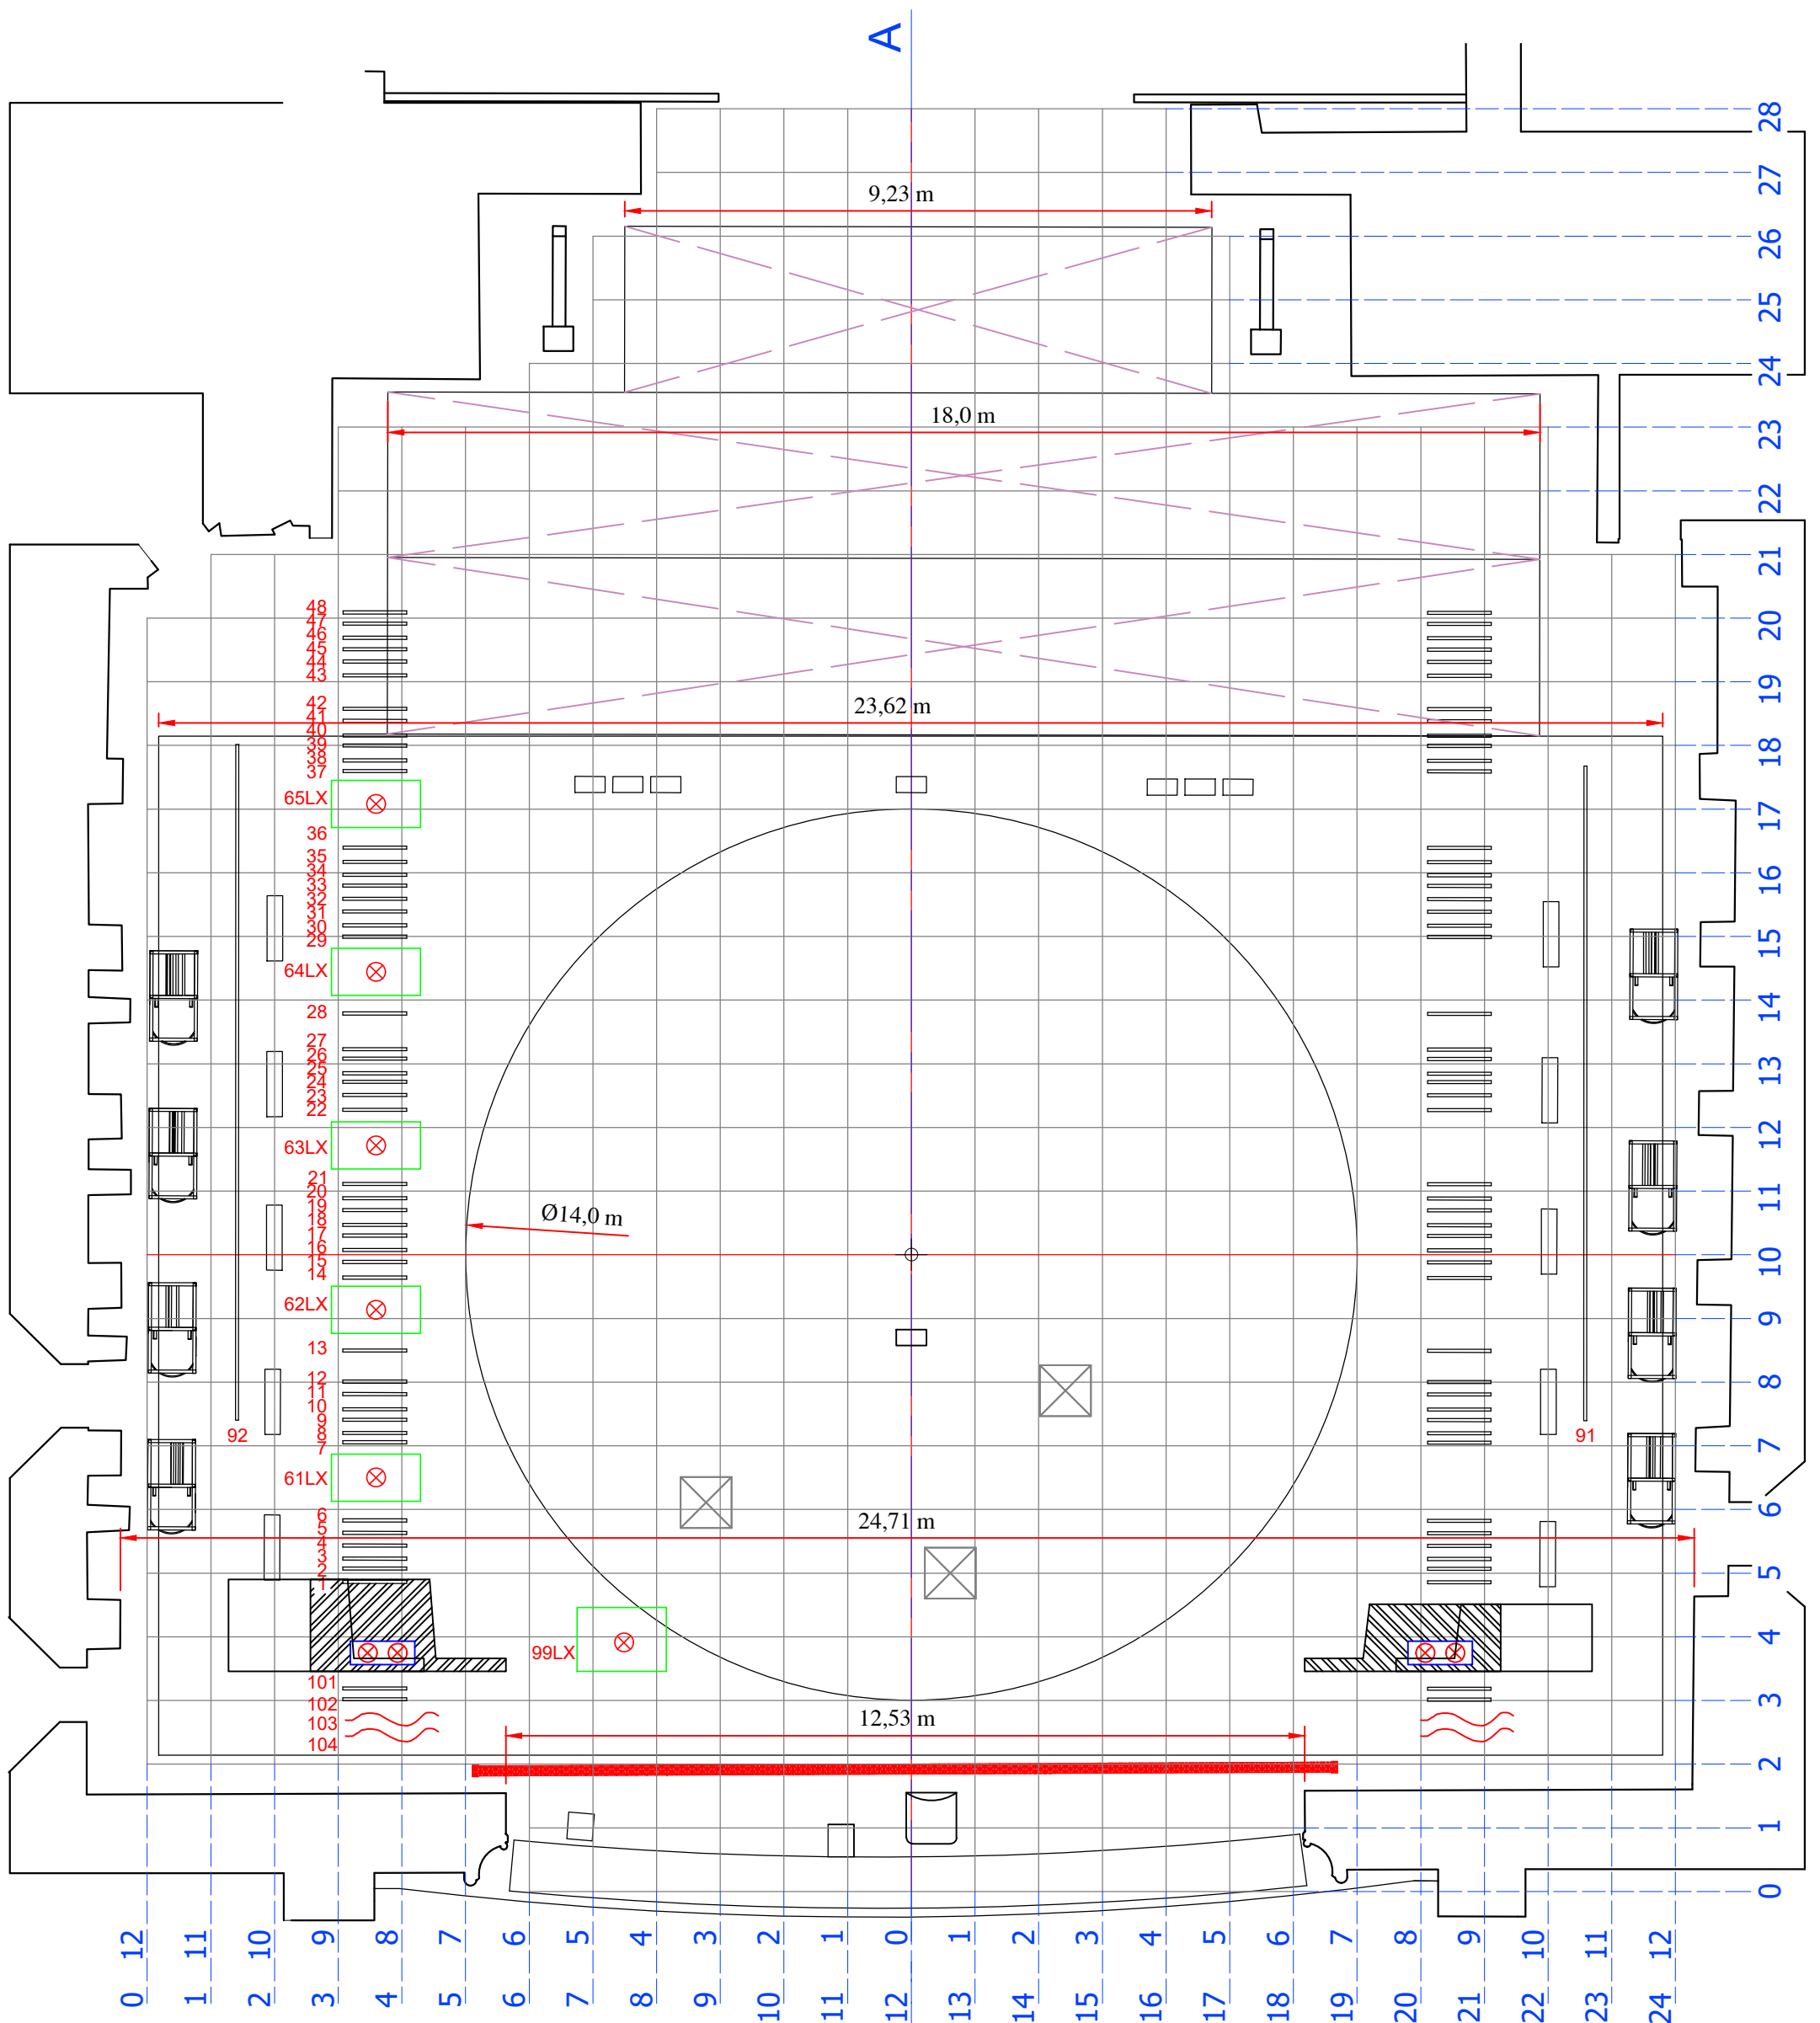

Latvijas Nacionālā Opera un Balets

Main stage floor

- 103; 104  House curtain
- 101; 1; 2; ...  Mechanical bars
- 91, 92  Panorama bars
- 61LX  Light bars
- 99  Portal light bridge

Side bridge and back bridge

A

Scenery elevator

Revolving stage

Fire curtain

Prompter's box

Portal

Stage hatch

Size: A3
Scale: 1:100
11.04.2022