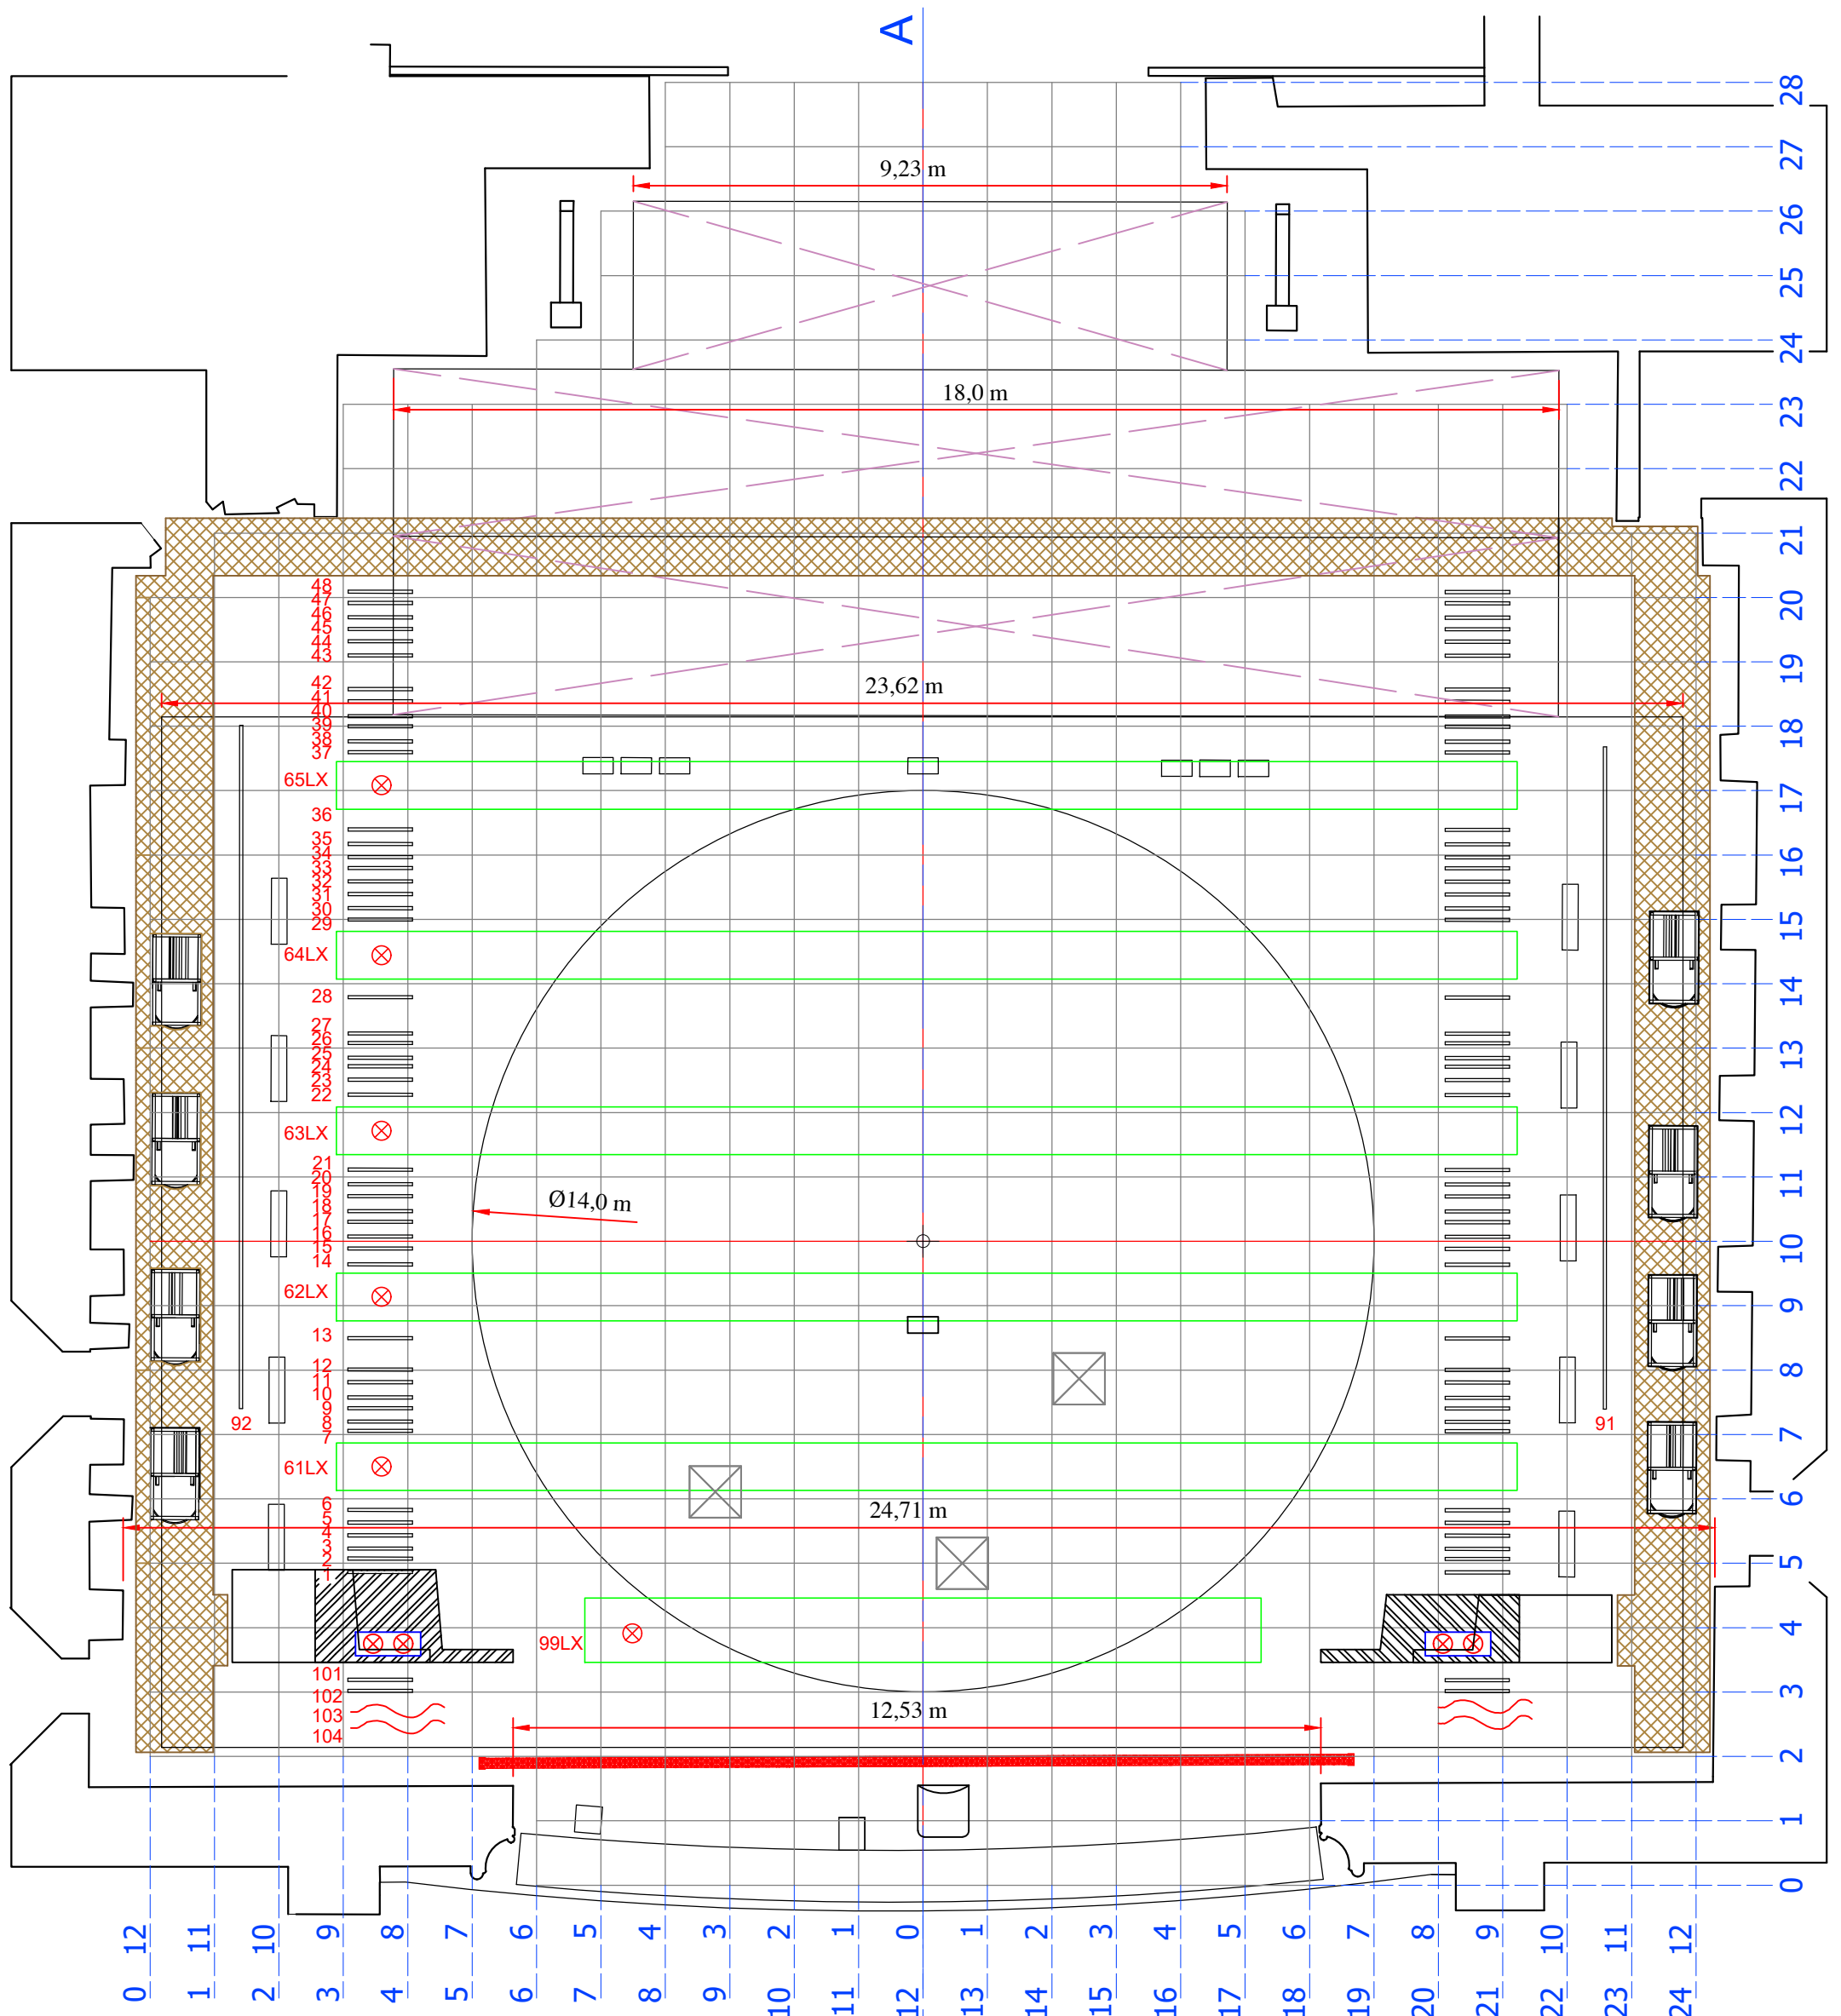

Latvijas Nacionālā Opera un Balets

Main stage floor with light bars

- 103; 104 House curtain
- 101; 1; 2; Mechanical bars
- 91, 92 Panorama bars
- 61LX Light bars
- 99 Portal light bridge
- Side bridge and back bridge

A

- Scenery elevator
- Revolving stage
- Fire curtain
- Prompter's box
- Portal

- Stage hatch

Size: A3
 Scale: 1:100
 11.04.2022